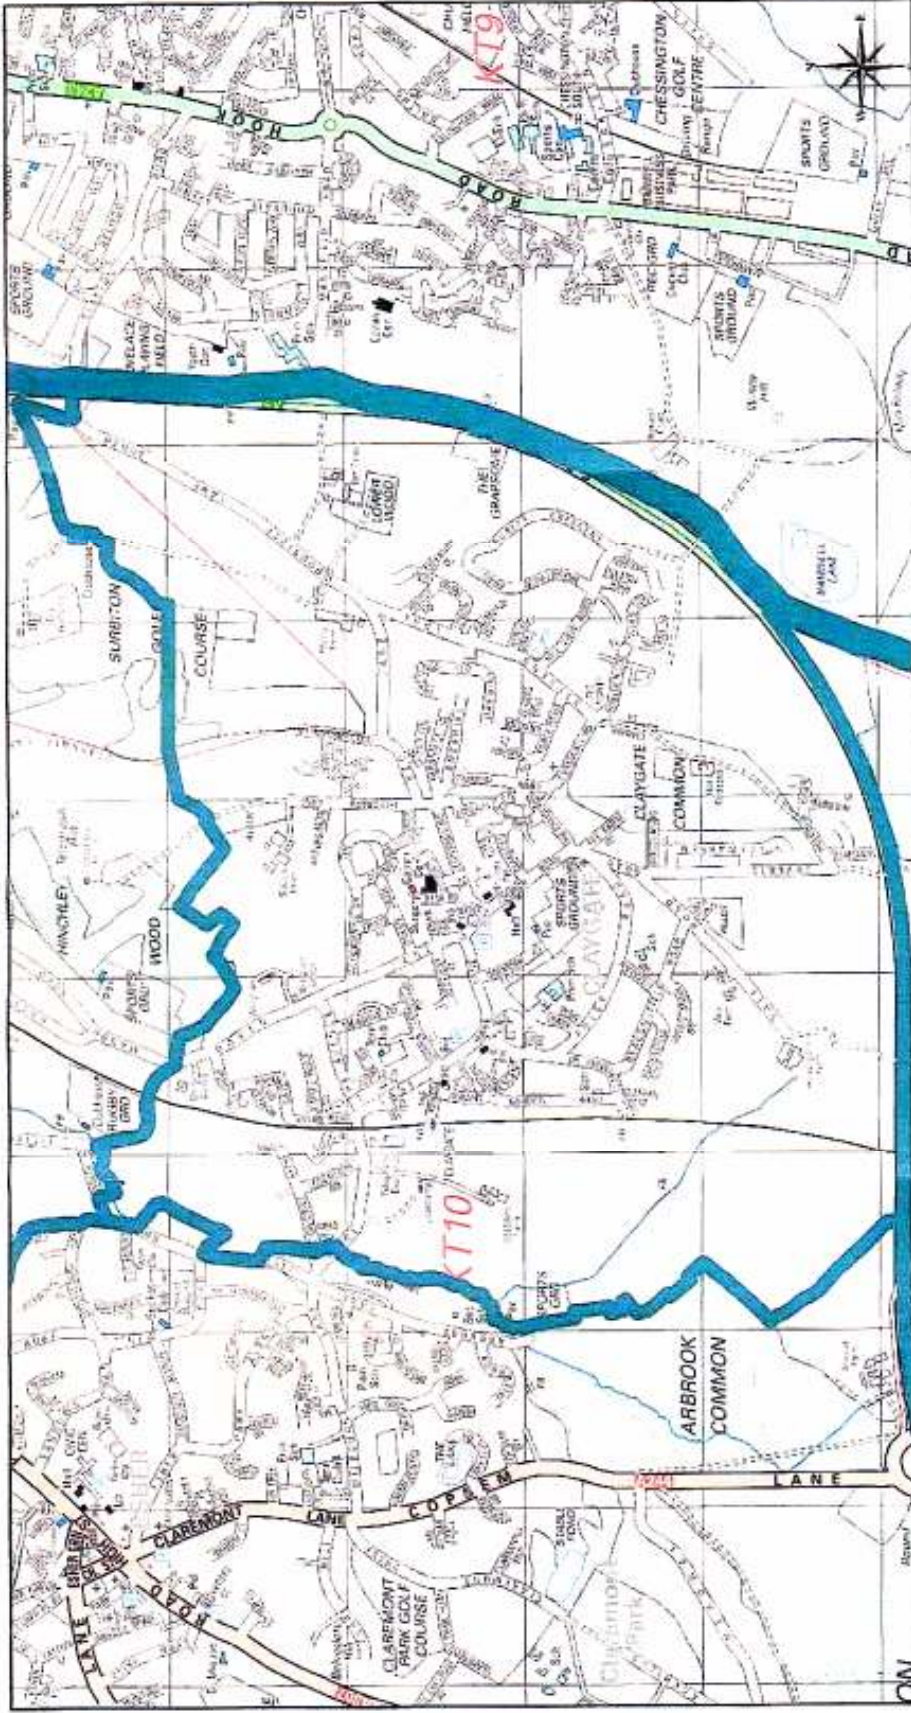

Claygate Ward Boundary Map

Site Address : Claygate, Surrey

Scale 1:20000

Date 15/01/08

ELMBRIDGE BOROUGH COUNCIL
Civic Centre, High Street, Esher, Surrey, KT19 8SD

Copyright Notes :

Green Copyright All Rights Reserved
Knowledge Base High Council LA 10002482 2008
Landscape Copyright © copyright: The
Cartography Group © 2003 and
Landscape Copyright © All rights reserved
Harris Mapping G and database right Crown Copyright and
Landmark Information Group Limited (all rights reserved) 2008
Digit Map Data © Barloworld (2004)